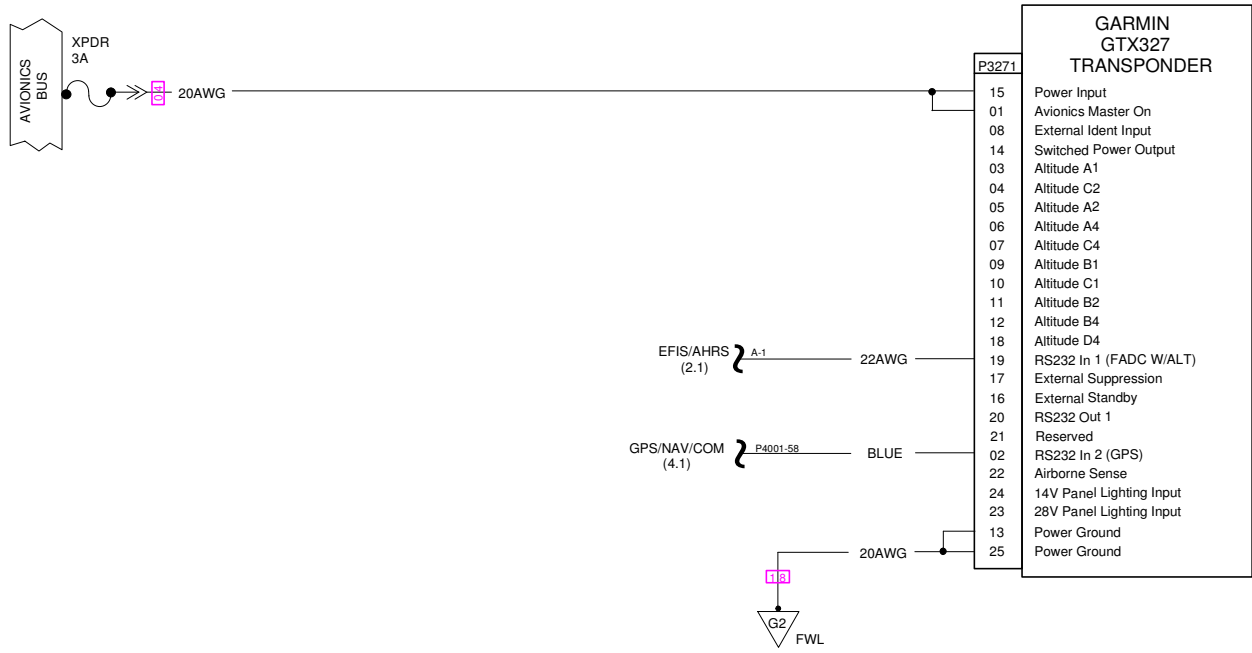

R1

PFLANZER F1 ROCKET Indianapolis, Indiana

ELECTRICAL
SCHEMATIC
DRAWING

TRANSPONDER

Path Name: C:/My Documents/Airplane/Wiring Diagrams/Transponder

Drawn By: RJP

Drawing Date: 03/19/05

Page Number: 4.2